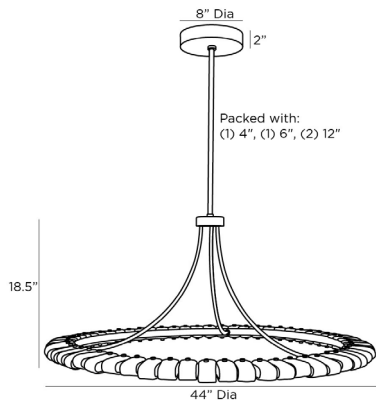

## SANTORINI CHANDELIER

89660

H: 24.5 IN, Dia: 44.00 IN  
Blue Smoke Luster Glass  
Contract Suitable As Is

A modern take on maximalism, our commanding Santorini chandelier is fashioned in lustrous, blue smoke seedy glass that folds over a circular frame constructed in antique brass iron. The large-scale LED light casts a warm halo over any room. Finish will vary.

### DIMENSIONS

Chandelier	Dia: 44.00 IN
Minimum Hanging Height	24.5 IN
Maximum Hanging Height	54.5 IN
Canopy	H: 2 IN

### REPLACEMENT PARTS

Replacement Part 1	PIPE-515
Replacement Part 1 Dim	(1) 4", (1) 6", and (1) 12"